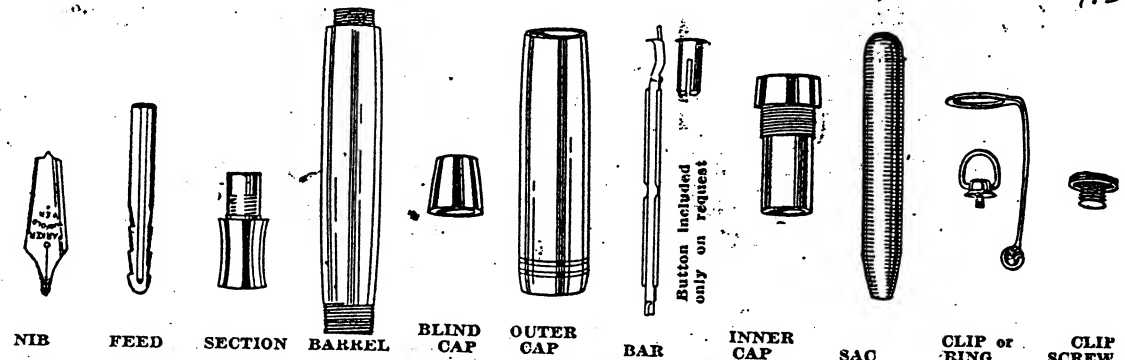

PARKER REPAIR PARTS PRICE LIST

PENS

Soldered link chains \$2.95 net. Laminated caps 100 each
VACUMATIC PEN PARTS - on pen set

List Price of Pen Parts	Oversize \$10.00 Vacumatic	Standard Slender \$7.50 Vacumatic	Junior Juniorette \$5.00 Vacumatic
Nib	4.50	3.50	2.00
Tube Feed	.30	.30	.30
Section	.30	.30	.20
Barrel	1.80	1.20	.80
Filler Unit Complete	.90	.90	.90
Filling Mechanism	.80	.80	.80
Diaphragm	.10	.10	.10
Blind Cap Complete	.50	.40	.20
Blind Cap Section	.30	.20	.10
Blind Cap Band	.20	.10	.10
Blind Cap Screw	.10	.10	.10
Outer Cap	1.70	1.10	.70
Clip Screw	.15	.15	.15
Clip	.60	.60	.60
Ring Crown	.60	.60	.60
	2.35	1.75	1.35

When ordering parts, be sure to specify size of pen. In case of barrel and outer cap, also give the color and whether streamline or straight shape. Illustrations show streamline parts.

DUOFOLD PEN PARTS

	\$10.00 Deluxe Senior	\$8.50 Deluxe Junior	\$7.50 Deluxe Lady	\$6.00 Deluxe Midget	\$7.00 Duofold Senior	\$5.00 Duofold Junior	\$5.00 Duofold Lady	\$5.00 Duofold Midget
Nib	5.00	4.00	3.50	3.50	3.50	2.50	2.50	2.50
Feed	.15	.15	.15	.15	.15	.15	.15	.15
Section	.15	.15	.15	.15	.15	.15	.15	.15
Barrel	2.20	1.90	1.60	1.30	1.40	.90	.80	.80
Blind Cap	.10	.10	.10	.10	.10	.10	.10	.10
Bar	.10	.10	.10	.10	.10	.10	.10	.10
Sac	.10	.10	.10	.10	.10	.10	.10	.10
Outer Cap	2.20	1.90	1.60	1.30	1.40	.90	.80	.80
Inner Cap	.20	.20	.20	.20	.20	.20	.20	.20
Clip	.30	.30	.30	.30	.30	.30	.30	.30
Ring								
	2.70	2.40	2.10	1.80	1.90	1.40	1.30	1.30